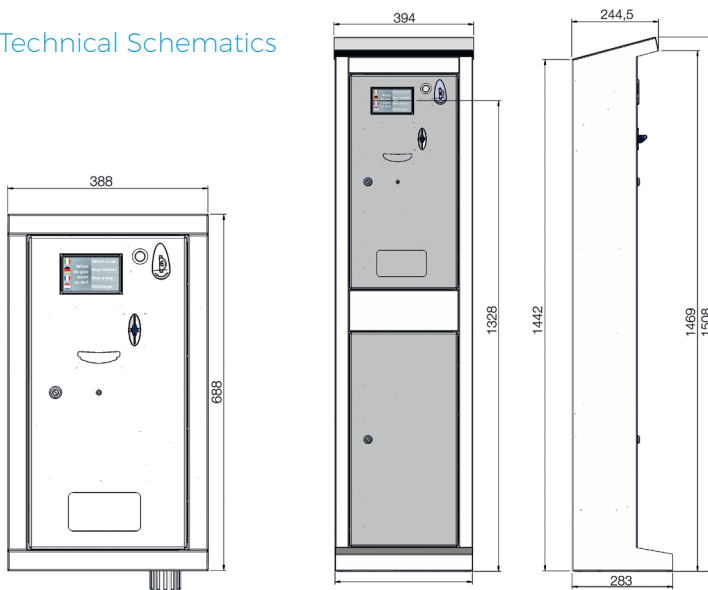

High-end entry level

Designed for outdoor use, it can manage up to 8 different washing programs, change money or tokens and recharge keys or cards. The new heavy-duty structure is specifically designed to resist dust, splashes of water and sprayed chemicals. The solid and compact structure with a front door is suitable for all installations, free-standing or built-in.

Features

- Designed to satisfy each need: an only system to activate the car wash station, buy tokens, recharge keys or card
- User-friendly 5" touch screen and vocal guide
- Possibility of recharging keys and cards. Rapidly change banknotes into coins and/or coins into tokens
- Issuing a receipt once a transaction is completed or in case of a malfunction
- Barcode reader
- Automatic alarms email and accounting email
- Possibility of a remote connection to the machine to update and configure it
- Locktable door whit 10 closing points
- Structure resistant to external agents
- MaxiBIO board to manage carwash facilities
- Installation flexibility: free-standing or wall-mounted

Possibility of differentiating prices according to the type of payment (payments by cash and by card/key)

Technical Schematics

Note: Unit of measure mm

Installed peripherals

- Proximity sensor
- Anti-vandal 5" touch screen
- Vocal guide

Optional peripherals

- RM5 HD coin validator
- Currenza C2 coin recycler (as alternative to RM5 HD)
- NV9 USB banknote reader
- Cube Hopper + extension
- Scanner for barcodes and QR-codes
- EuroKey Next cashless system
- POS
- Thermal receipt printer

Technical specifications

	Free-standing	Wall-mounted
Dimensions (LxHxW)	394 x 1,508 x 283 mm	388 x 688 x 182.3 mm
Weight	52 Kg	17 Kg
Power supply voltage	24 Vac ±10%	24 Vac ±10%
Current consumption	25 W	25 W
Operating temperature	-15 °C - 50 °C humidity 10% - 90% uncondensed	-15 °C - 50 °C humidity 10% - 90% uncondensed

Coin Capacity

	0.5 €	1 €	2 €
1 Cube hopper with extension	700	700	500